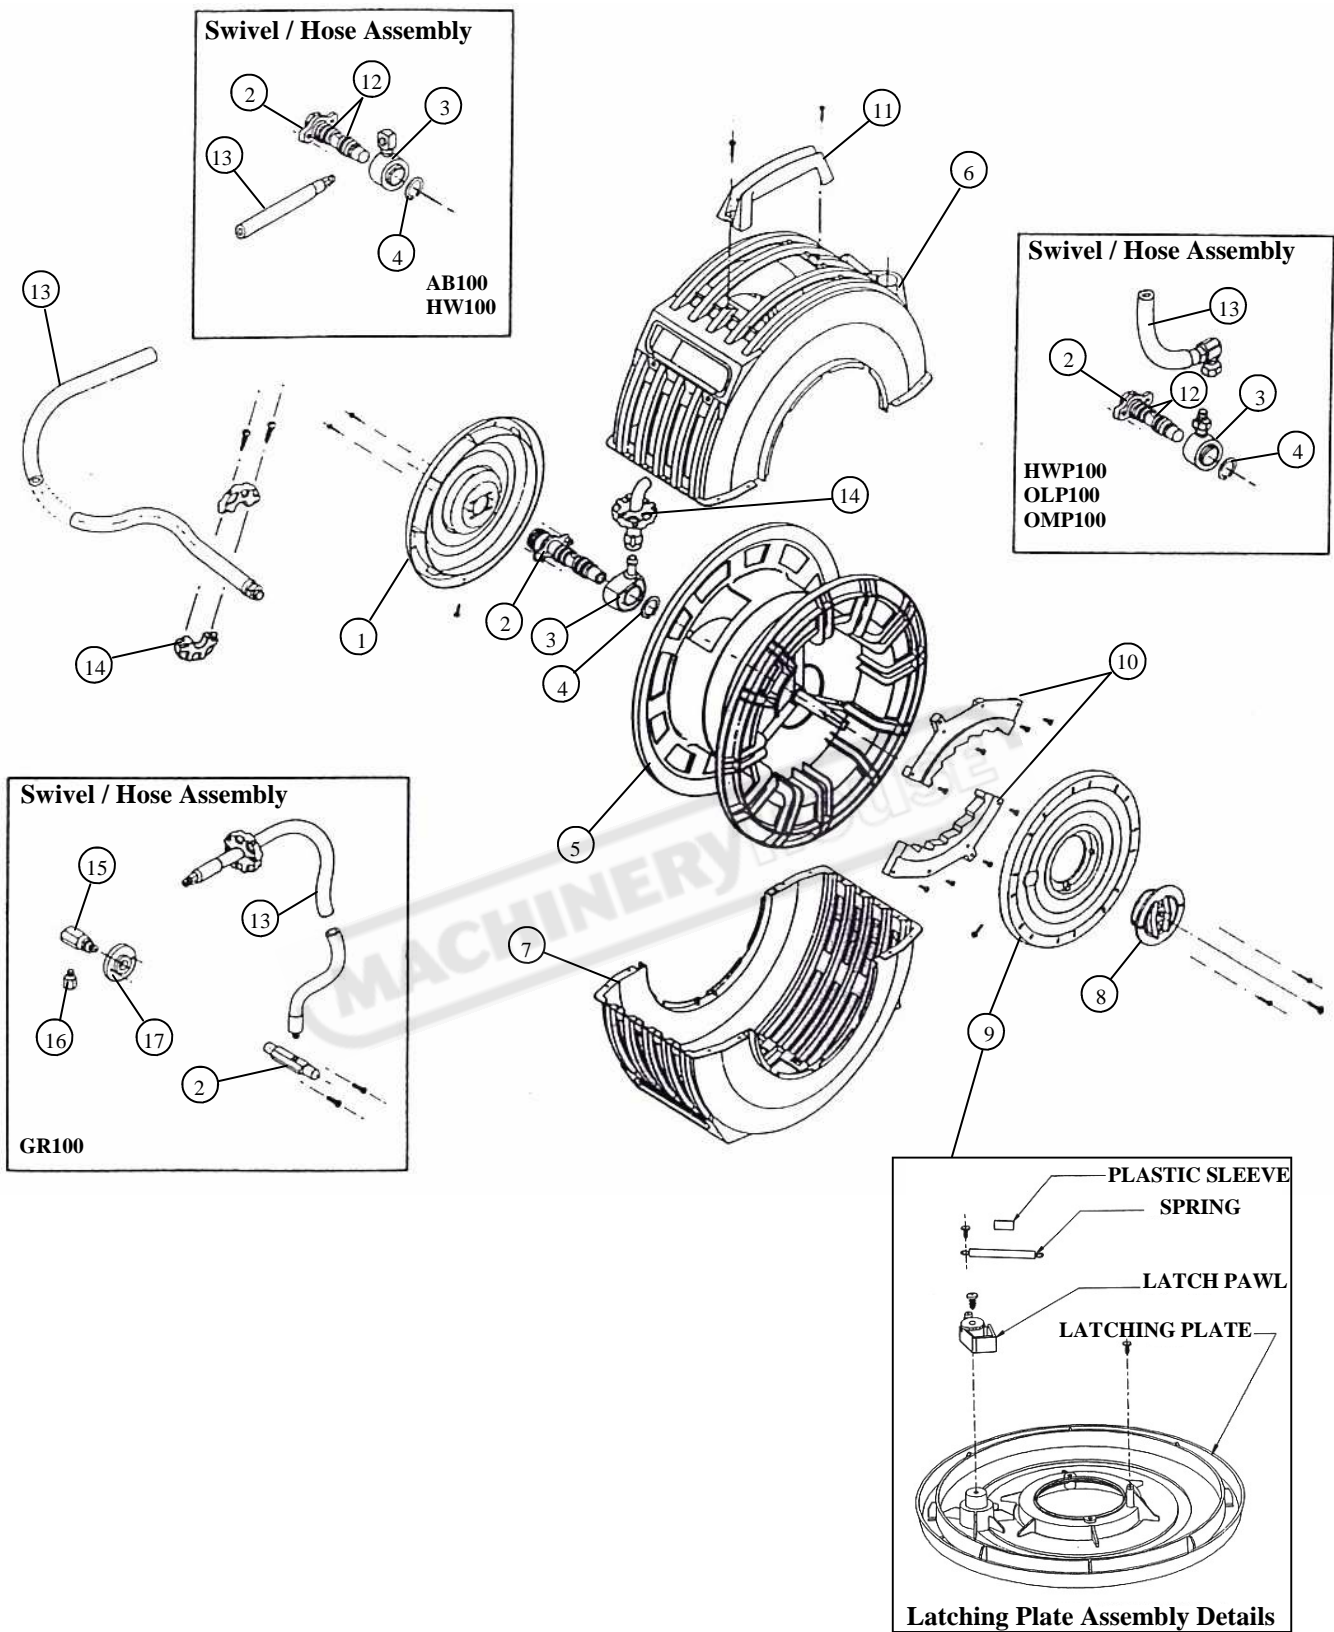

# Spare Part Diagram

Diagram of Hose Reel AR100 (AR2101).  
Layout varies depending on model.  
Use this diagram as a guide.

## Spare Part List

Item	Description	AB100	AR100	AR200	AW150	AW100
1	Inlet side plate	order RP34s	order RP34s	order RP34s	order RP34s	order RP34s
2	Swivel Shaft	RS100s (BSP)	RS27s (NPT)	RS48s (NPT)	RS27s (NPT)	RS27s (NPT)
3	Swivel body		RS26s (BSP)	RS46s (BSP)	RS26s (BSP)	RS26s (BSP)
4	Circlip					
5	Drum assembly	RP35-Black	RP35-Black	RP35-Black	RP35-Black	RP35-Black
6	Outer case assembly	RP36Cs*	RP36Cs*	RP36Cs*	RP36Cs*	RP36Cs*
7	Outer case - plain					
8	Tension plate assembly	RP114A-Blacks	RP114A-Blacks	RP114A-Blacks	RP114A-Blacks	RP114A-Blacks
9	Latching plate assembly	Order - RP34s	Order - RP34s	Order - RP34s	Order - RP34s	Order - RP34s
10	Latching plate	(for comp set)	(for comp set)	(for comp set)	(for comp set)	(for comp set)
11	Carry handle	order RP36Cs*	order RP36Cs*	order RP36Cs*	order RP36Cs*	order RP36Cs*
12	Seal set	BS115VS	BS115VS	BS115VS	BS115VS	BS115VS
13	Hose assembly kit (Inc hose stopper)	RH99s (BSP) RH101s (NPT)	RH35s (BSP) RH36s (NPT)	RH22s (BSP) RH17S (NPT)	RH61s (BSP) RH15s (NPT)	RH86s (BSP) RH74s (NPT)
14	Hose stopper	Z10s	Z10s	Z40s	Z10s	Z10s
15	Inlet swivel assembly	N/A	N/A	N/A	N/A	N/A
16	inlet adapter	N/A	N/A	N/A	N/A	N/A
17	Bearing set (incl screw s)	N/A	N/A	N/A	N/A	N/A
18	Nozzle set	N/A	N/A	N/A	N/A	N/A
	Locking baracket	order BU100	order BU100	order BU100	order BU100	order BU100
	Std wall bracket	BU100 incl RB9s	BU100 incl RB9s	BU100 incl RB9s	BU100 incl RB9s	BU100 incl RB9s
	Feeder hose assy	N/A	N/A	N/A	N/A	N/A